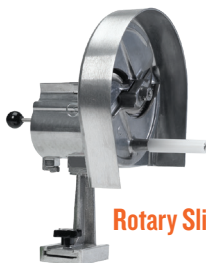

Meat Slicers
9", 10", 12"

Lettuce Chopper

Wall-Mount Chopper

Chopper

Wedge Cutter

Grill Scraper

Can Opener

Rotary Slicer